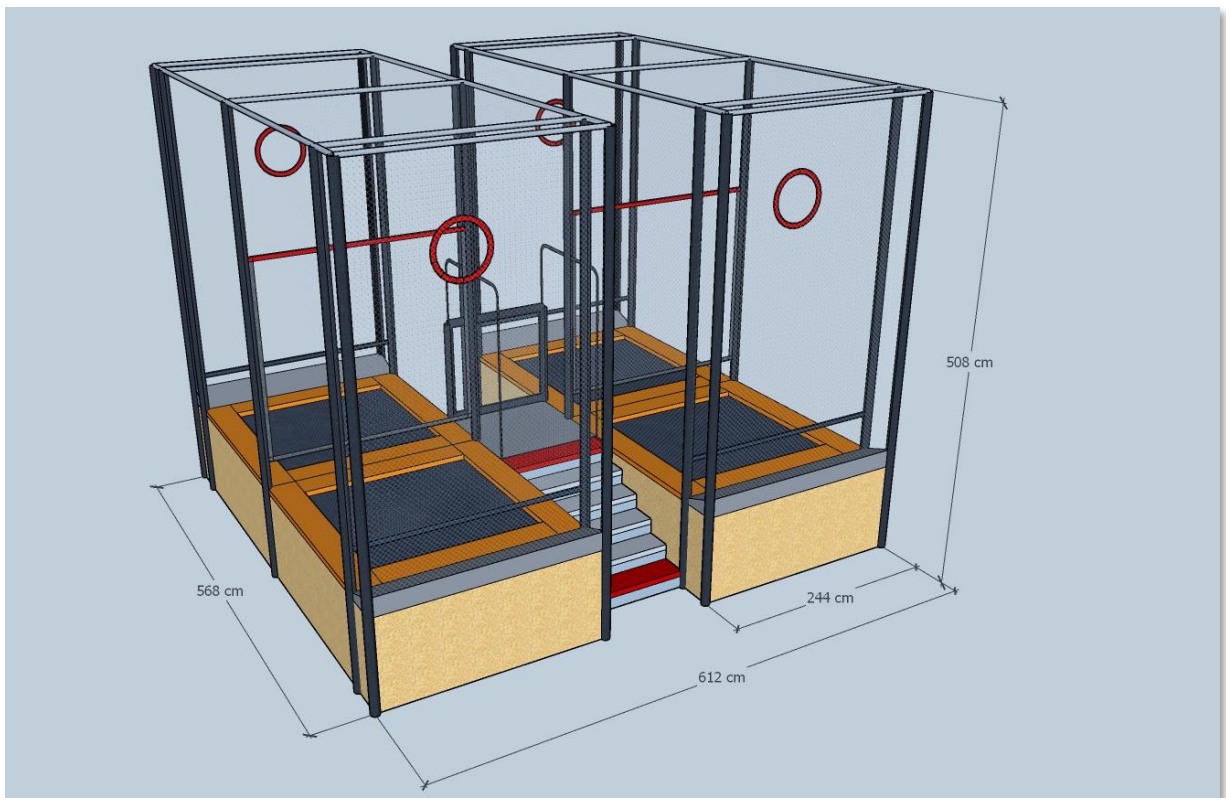

Cageball can be configured in single or double units. A score counting system can be added optional.

Our Cageball units are fully compliant to the BSI PAS 5000 standard and will be provided with and type certificate.

Dimensions Single Cageball

Cageball allows you to add an exiting new event to your trampoline park requiring a limited footprint. The unit needs to be placed with a minimum clearance of 50 cm to adjoining walls or other obstacles.

Dimensions Double Cageball

Double Cageball allows you to add an additional unit with just a limited additional footprint. The unit needs to be placed with a minimum clearance of 50 cm to adjoining walls or other obstacles.