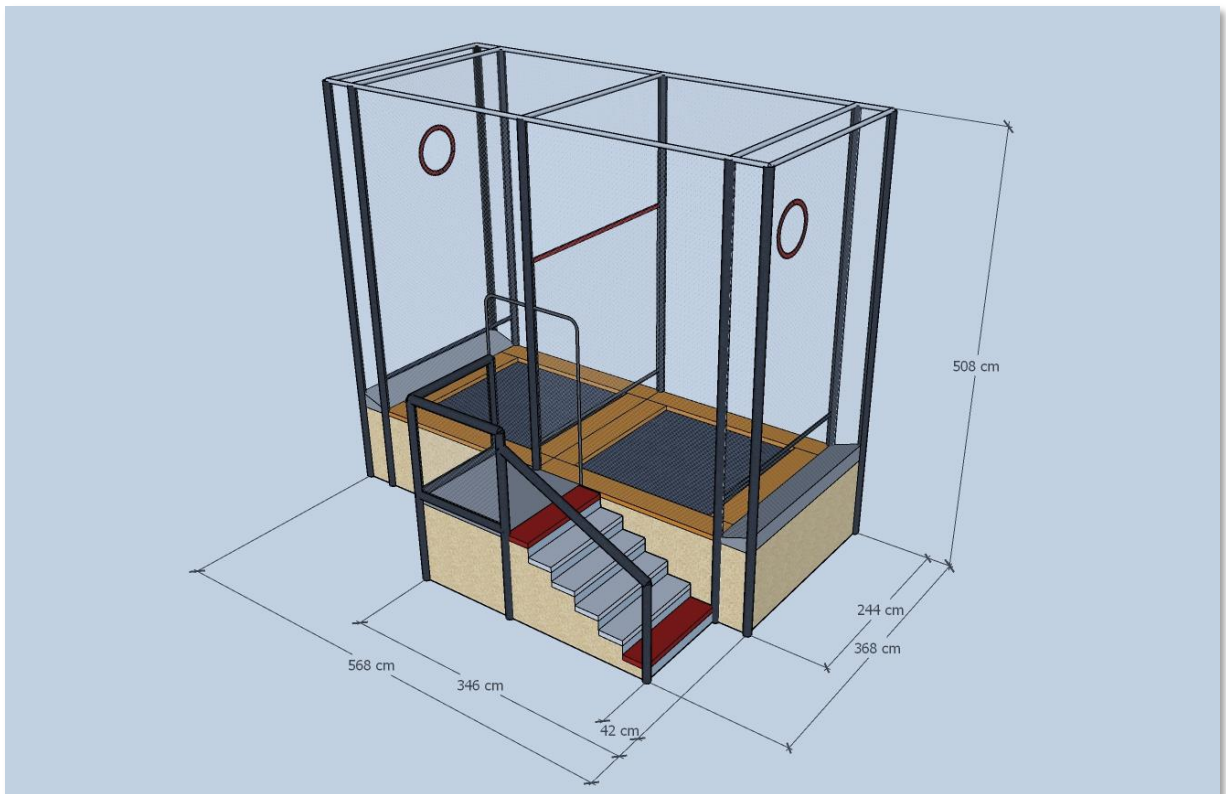

Dimensions Single Cageball

Cageball allows you to add an exiting new event to your trampoline park requiring a limited footprint. The unit needs to be placed with a minimum clearance of 50 cm to adjoining walls or other obstacles.

Dimensions Double Cageball

Double Cageball allows you to add an additional unit with just a limited additional footprint. The unit needs to be placed with a minimum clearance of 50 cm to adjoining walls or other obstacles.